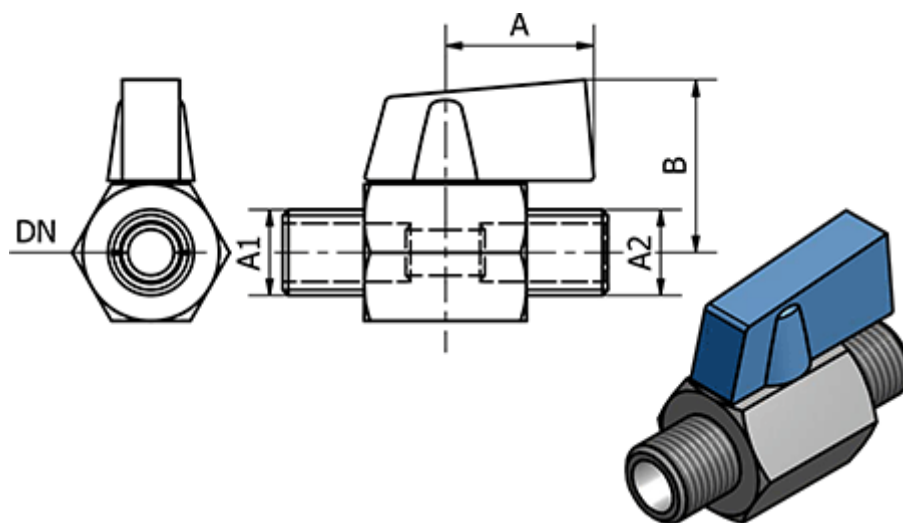

Article number: 58637901ES

Description: Mini Ball Valve 377.01-ES, - G 1/4"
Mini Ball Valve

Measures

A	= 22.8
B	= 26.5
DN	= 7
L	= 40
Thread A1	= G 1/4"
Thread A2	= G 1/4"